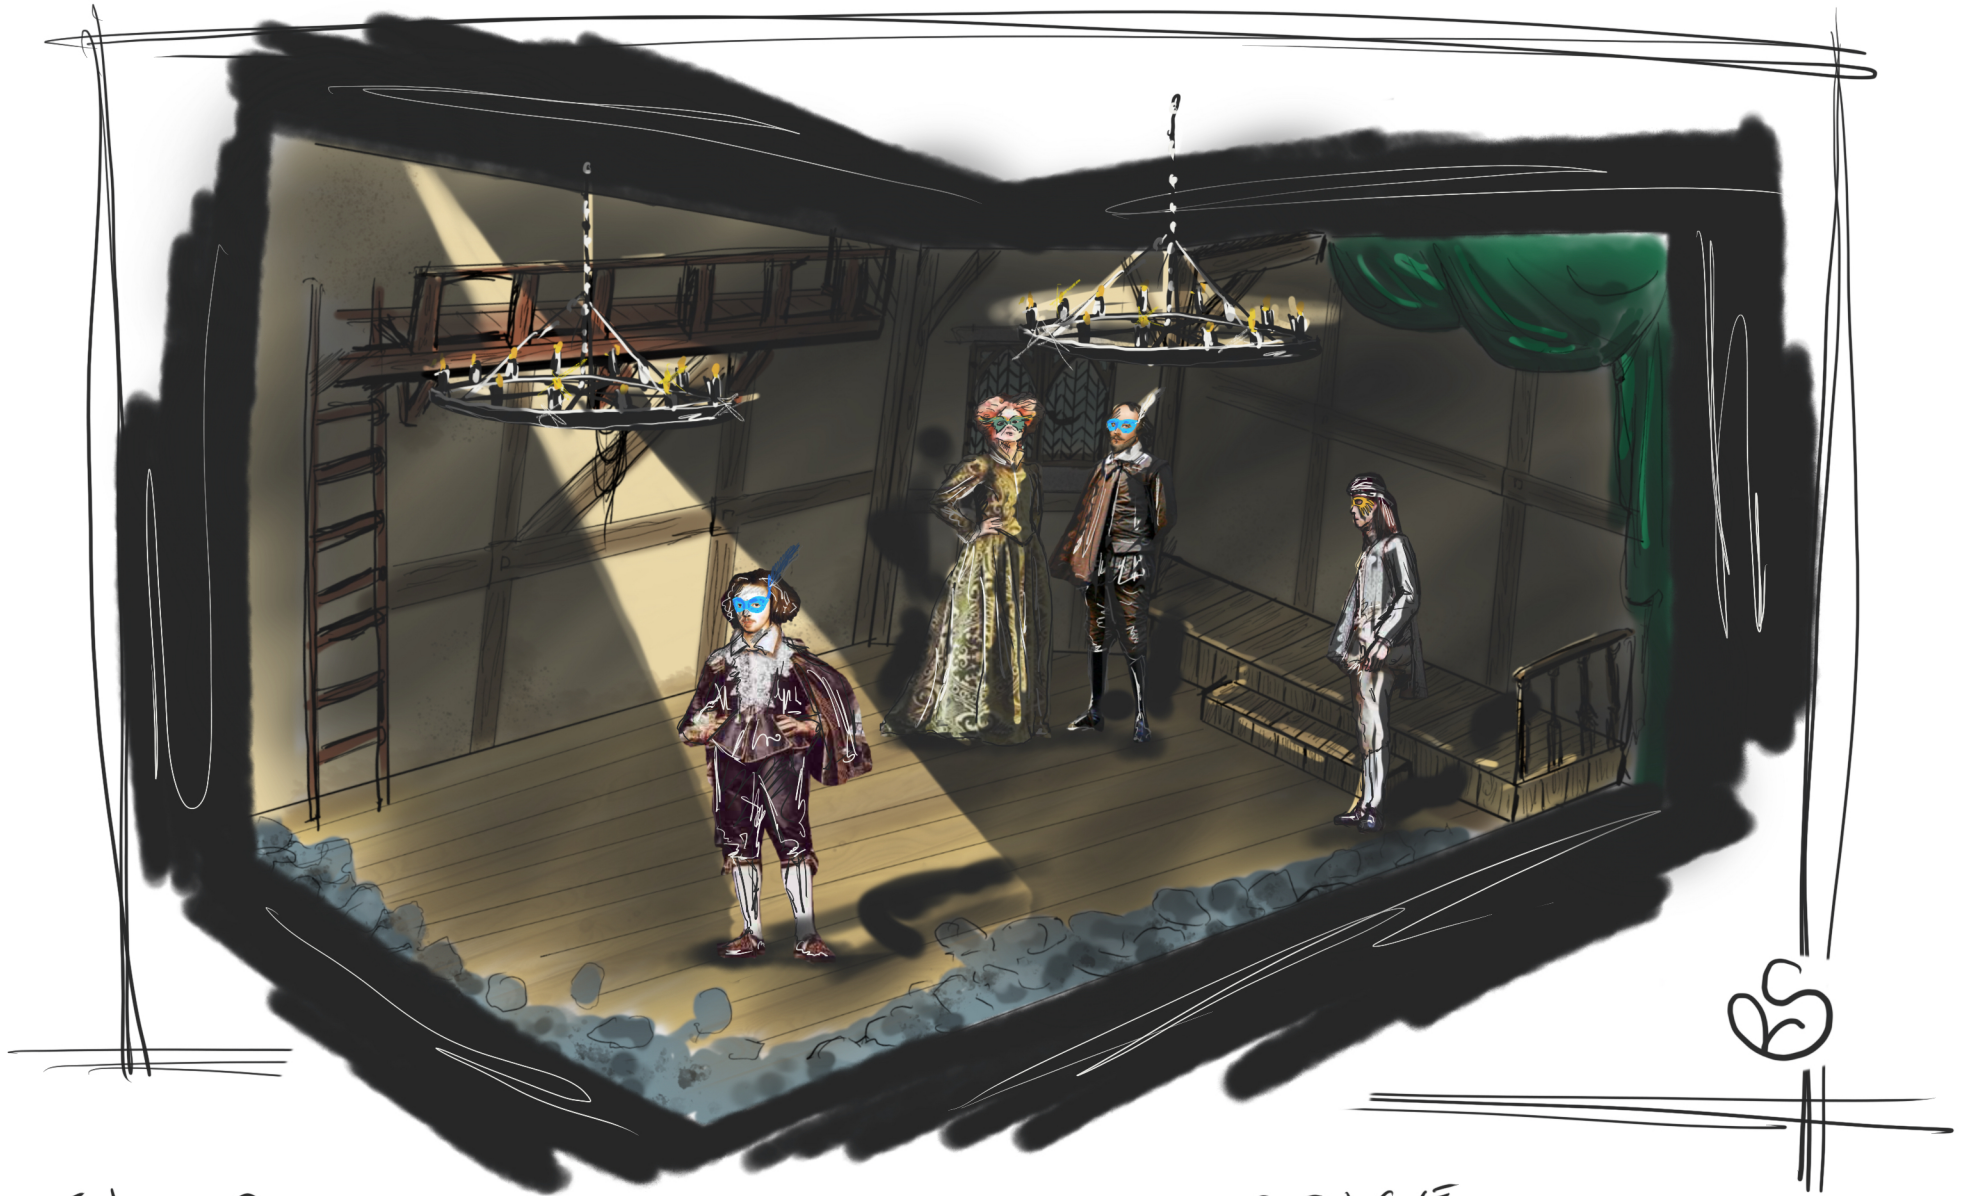

MARLOWE'S FATE

ES

ACT 2: SCENE 2 — INN STRATFORD

MARLOWE'S FATE

RS

ACT 2 : SCENE 1 — PUPPET / BOXING SCENE

MARLOWE'S FATE

ACT 1 : SCENE 3 — NIGHT OF INNOCENCE

RS

MARLOWE'S FATE

ES

ACT 1 : SCENE 2 — RICHARD FIELD'S PRINTING SHOP

MARLOWE'S FATE

ACT 1 : SCENE 1 — MISTRESS BULLS INN

ES