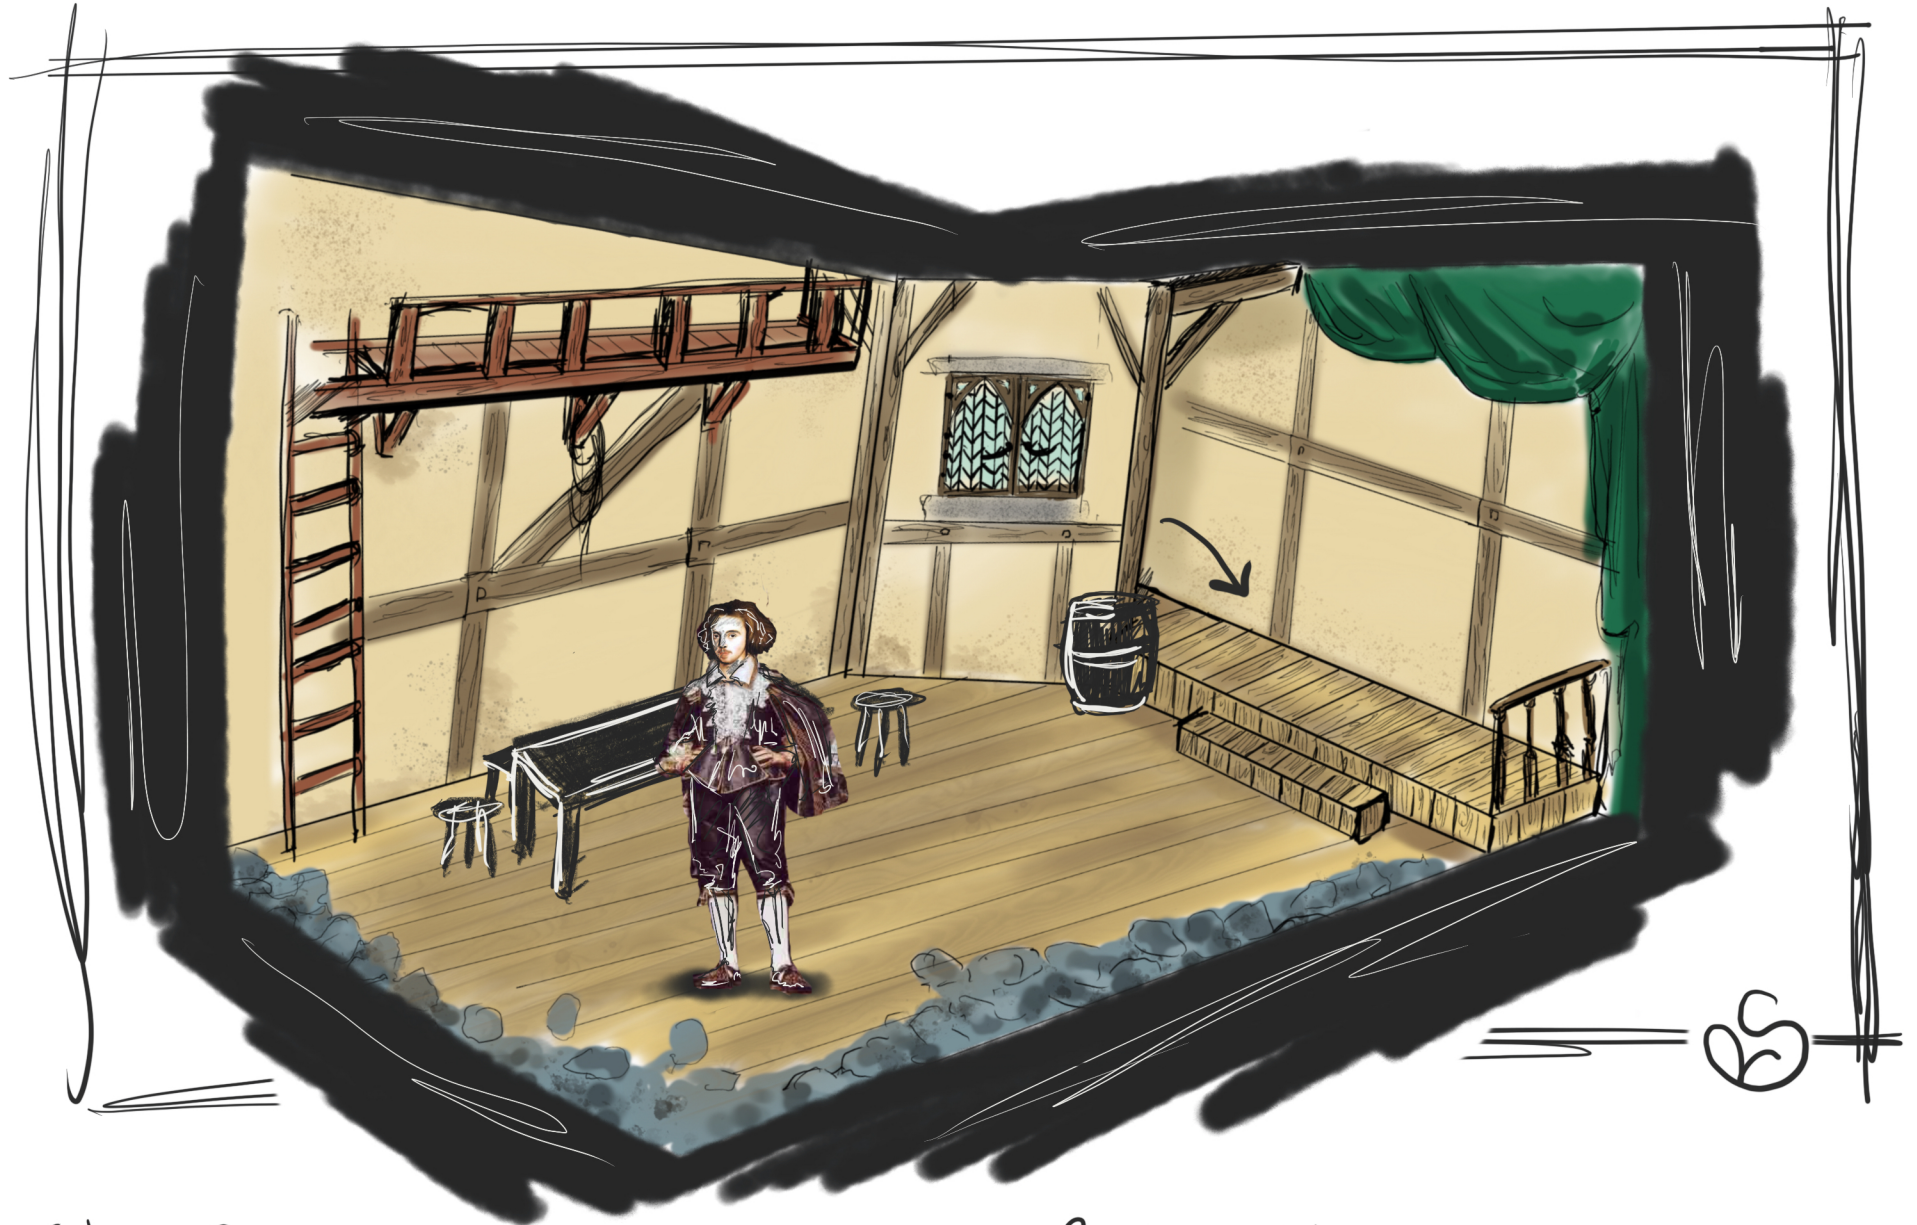

MARLOWE'S FATE

ES

ACT 2: SCENE 2 — INN STRATFORD

MARLOWE'S FATE

RS

ACT 2 : SCENE 1 — PUPPET / BOXING SCENE

MARLOWE'S FATE

ACT 1 : SCENE 3 — NIGHT OF INNOCENCE

RS

MARLOWE'S FATE

ES

ACT 1 : SCENE 2 — RICHARD FIELD'S PRINTING SHOP

MARLOWE'S FATE

ACT 1 : SCENE 1 — MISTRESS BULLS INN

ES