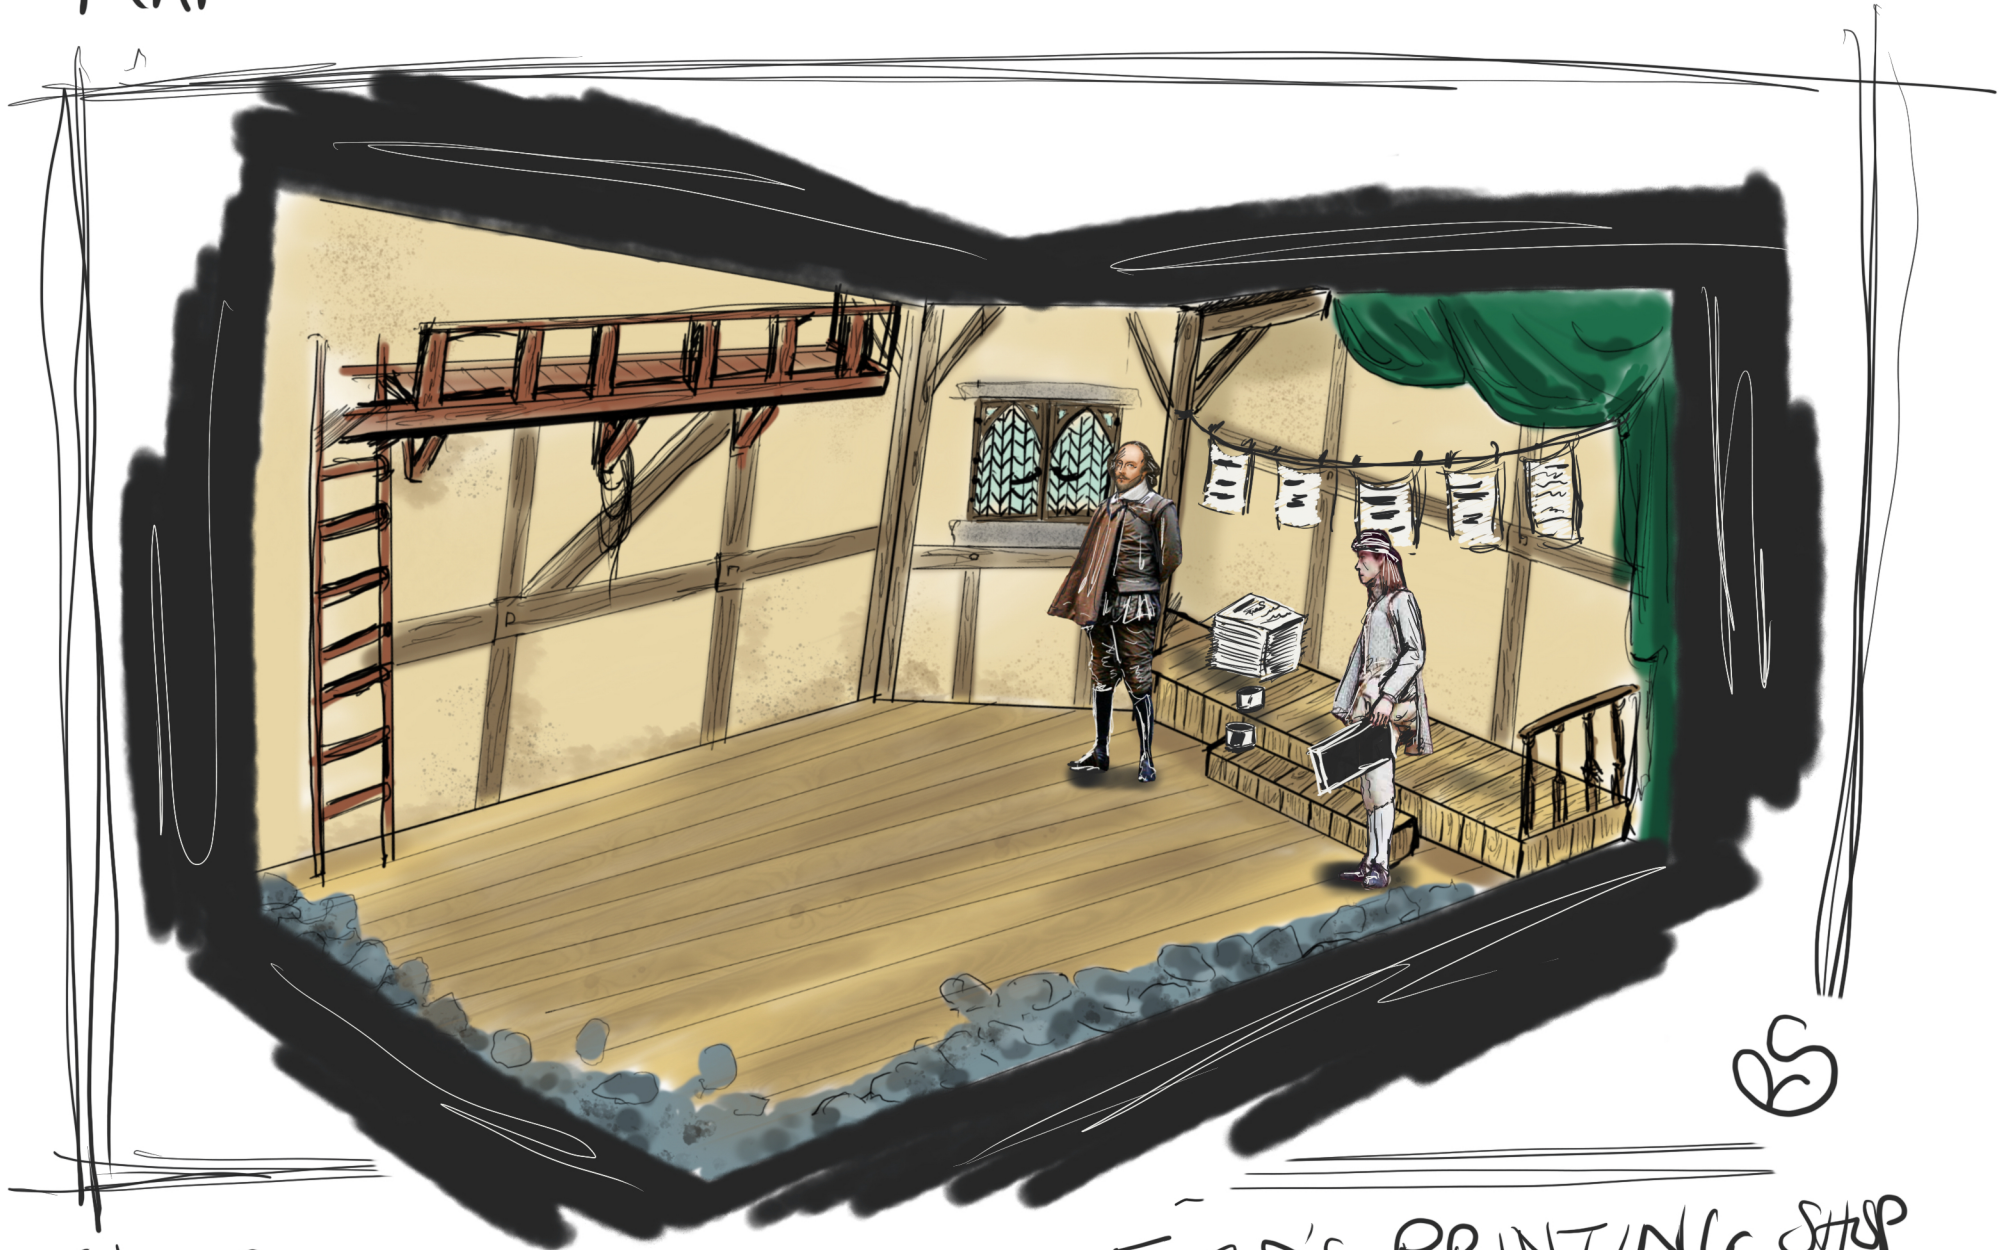

MARLOWE'S FATE

ES

ACT 2: SCENE 2 — INN STRATFORD

MARLOWE'S FATE

RS

ACT 2 : SCENE 1 — PUPPET / BOXING SCENE

MARLOWE'S FATE

ACT 1 : SCENE 3 — NIGHT OF INNOCENCE

RS

MARLOWE'S FATE

ES

ACT 1 : SCENE 2 — RICHARD FIELD'S PRINTING SHOP

MARLOWE'S FATE

ACT 1 : SCENE 1 — MISTRESS BULLS INN

ES