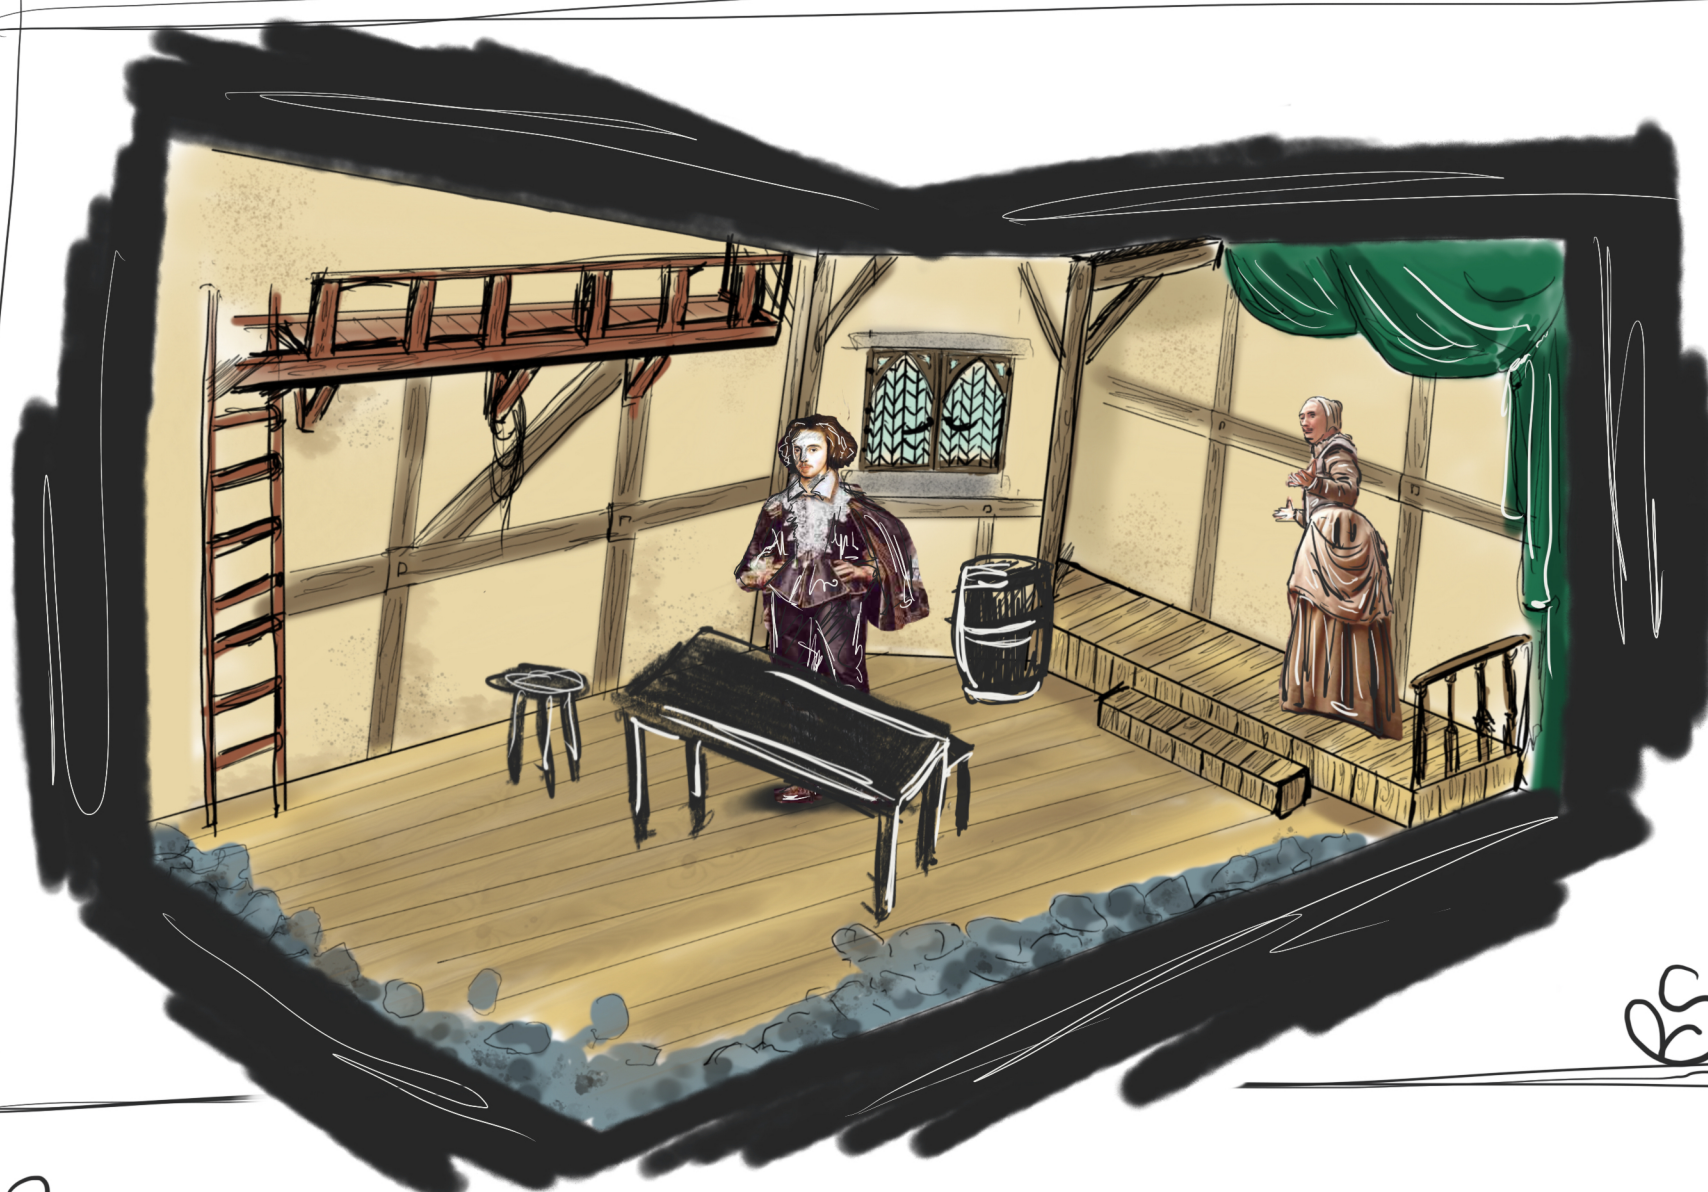

MARLOWE'S FATE

ES

ACT 2: SCENE 2 — INN STRATFORD

MARLOWE'S FATE

RS

ACT 2 : SCENE 1 — PUPPET / BOXING SCENE

MARLOWE'S FATE

ACT 1 : SCENE 3 — NIGHT OF INNOCENCE

RS

MARLOWE'S FATE

ES

ACT 1 : SCENE 2 — RICHARD FIELD'S PRINTING SHOP

MARLOWE'S FATE

ACT 1 : SCENE 1 — MISTRESS BULLS INN

ES